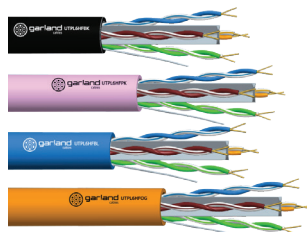

## Cat6 cables - variety of 10 colours

- > Range of colours and shielding
- > Horizontal and fixed wiring
- > Structured cabling and computer networks
- > Low Smoke Zero Halogen (LSZH)

## Patch Panel

Suitable for screened and unshielded installations using Keystone style jacks. Supplied with all necessary hardware including robust rear cable manager.