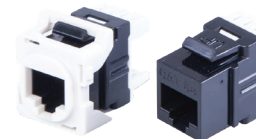

Jacks

Jacks for use with 110, Krone and Garland TS series termination tools. Supplied with free faceplate adapter.